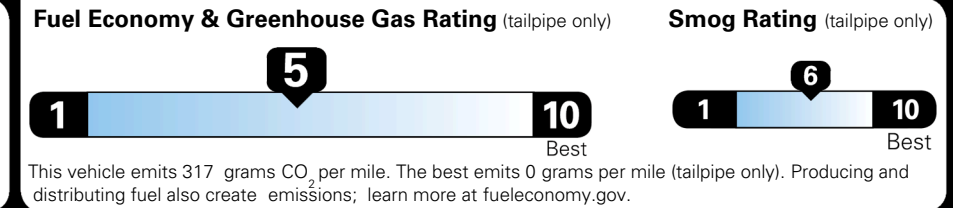

Actual results will vary for many reasons, including driving conditions and how you drive and maintain your vehicle. The average new vehicle gets 29 MPG and costs $8,500 to fuel over 5 years. Cost estimates are based on 15,000 miles per year at $ 3.30 per gallon. MPGe is miles per gasoline gallon equivalent. Vehicle emissions are a significant cause of climate change and smog.

fueleconomy.gov

Calculate personalized estimates and compare vehicles

GOVERNMENT 5-STAR SAFETY RATINGS

Overall Vehicle Score ★★★★★

Based on the combined rating of frontal, side and rollover. Should ONLY be compared to other vehicles of similar size and weight.

Frontal Crash Driver ★★★★★
Passenger ★★★★★

Based on the risk of injury in a frontal impact. Should ONLY be compared to other vehicles of similar size and weight.

Side Crash Front seat ★★★★★
Rear seat ★★★★★

Star ratings based on the risk of injury in a side impact.

Rollover ★★★★★

Star ratings based on the risk of rollover in a single-vehicle crash.

Star ratings range from 1 to 5 stars (★★★★★) with 5 being the highest.

Source: National Highway Traffic Safety Administration (NHTSA).

www.safercar.gov or 1-888-327-4236

Manufacturer's suggested retail price includes Manufacturer's recommended pre-delivery service. License and title fees, state and local taxes and other dealer installed options and accessories are not included in the manufacturer's suggested retail price.

PARTS CONTENT INFORMATION

FOR VEHICLES IN THIS CAR LINE U.S./CANADIAN PARTS CONTENT: 55 %

MAJOR SOURCES OF FOREIGN PARTS: KOREA: 30%

NOTE: PARTS CONTENT DOES NOT INCLUDE FINAL ASSEMBLY, DISTRIBUTION, OR OTHER NON-PARTS COSTS.

FOR THIS VEHICLE FINAL ASSEMBLY POINT: WEST POINT, GA, USA

COUNTRY OF ORIGIN ENGINE (MOTOR): USA

TRANSMISSION: USA

*Additional terms and conditions apply.

**Kia Connect may be currently unavailable for some Model Year 2022 and newer vehicles sold or purchased in Massachusetts; please see owners.kia.com for more information.

NOTE: When you purchase this vehicle, Kia America, Inc. collects personal information you provide to the dealership. For information on our collection and use of personal information and your rights, please see our Privacy Policy on www.kia.com.