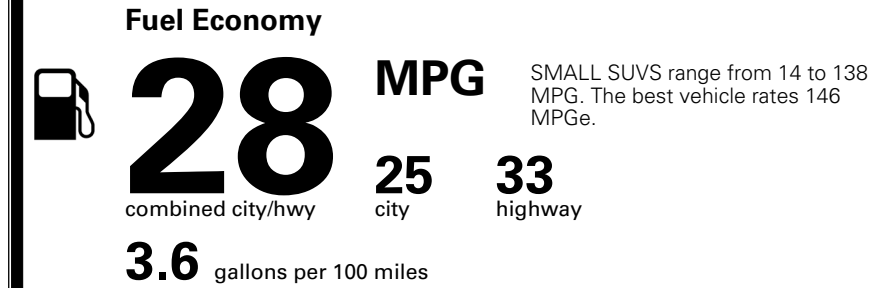

MSRP INCLUDING OPTIONS \$ 32,350.00

INLAND FREIGHT AND HANDLING \$ 1,495.00

TOTAL MANUFACTURER'S SUGGESTED RETAIL PRICE ▶ \$ 33,845.00

TOTAL ADDITIONAL WEIGHT: 5.2

EPA DOT Fuel Economy and Environment

Gasoline Vehicle