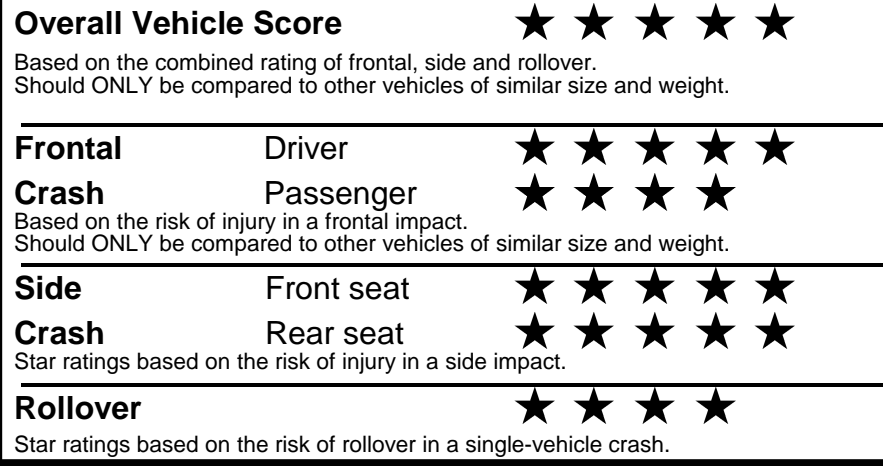

GOVERNMENT 5-STAR SAFETY RATINGS

PARTS CONTENT INFORMATION

FOR VEHICLES IN THIS CAR LINE U.S./CANADIAN PARTS CONTENT: 0 %

MAJOR SOURCES OF FOREIGN PARTS: KOREA: 90%

NOTE: PARTS CONTENT DOES NOT INCLUDE FINAL ASSEMBLY, DISTRIBUTION, OR OTHER NON-PARTS COSTS.

FOR THIS VEHICLE FINAL ASSEMBLY POINT: HWASUNG, KOREA

COUNTRY OF ORIGIN ENGINE (MOTOR): KOREA
TRANSMISSION: KOREA

Star ratings range from 1 to 5 stars (★★★★★) with 5 being the highest.
Source: National Highway Traffic Safety Administration (NHTSA).
www.safercar.gov or 1-888-327-4236

Manufacturer's suggested retail price includes Manufacturer's recommended pre-delivery service. License and title fees, state and local taxes and other dealer installed options and accessories are not included in the manufacturer's suggested retail price.