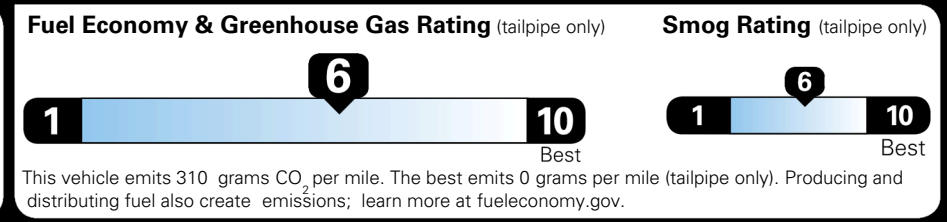

EPA DOT Fuel Economy and Environment

Gasoline Vehicle

You save \$0
 in fuel costs over 5 years compared to the average new vehicle.

Annual fuel cost \$1,700

Actual results will vary for many reasons, including driving conditions and how you drive and maintain your vehicle. The average new vehicle gets 29 MPG and costs \$8,500 to fuel over 5 years. Cost estimates are based on 15,000 miles per year at \$ 3.30 per gallon. MPGe is miles per gasoline gallon equivalent. Vehicle emissions are a significant cause of climate change and smog.