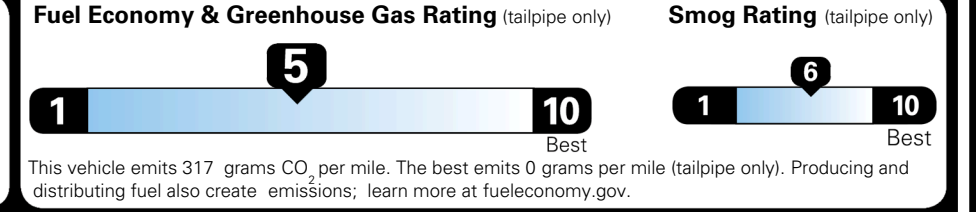

TOTAL ADDITIONAL WEIGHT: 7.4

EPA DOT Fuel Economy and Environment

Gasoline Vehicle

You spend \$250
 more in fuel costs over 5 years compared to the average new vehicle.

Annual fuel cost \$1,750

Actual results will vary for many reasons, including driving conditions and how you drive and maintain your vehicle. The average new vehicle gets 29 MPG and costs \$8,500 to fuel over 5 years. Cost estimates are based on 15,000 miles per year at \$ 3.30 per gallon. MPGe is miles per gasoline gallon equivalent. Vehicle emissions are a significant cause of climate change and smog.