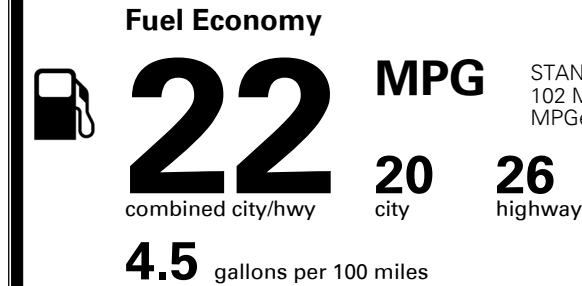

EPA DOT Fuel Economy and Environment

Gasoline Vehicle

STANDARD SUVs range from 13 to 102 MPG. The best vehicle rates 140 MPGe.

You spend $2,500 more in fuel costs over 5 years compared to the average new vehicle.

Annual fuel cost $2,450