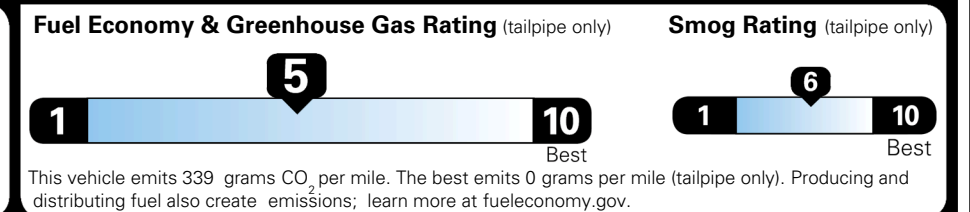

TOTAL ADDITIONAL WEIGHT: 7.4

EPA DOT Fuel Economy and Environment

Gasoline Vehicle

You spend \$1,000 more in fuel costs over 5 years compared to the average new vehicle.

Annual fuel cost \$1,900

Actual results will vary for many reasons, including driving conditions and how you drive and maintain your vehicle. The average new vehicle gets 29 MPG and costs \$8,500 to fuel over 5 years. Cost estimates are based on 15,000 miles per year at \$ 3.30 per gallon. MPGe is miles per gasoline gallon equivalent. Vehicle emissions are a significant cause of climate change and smog.