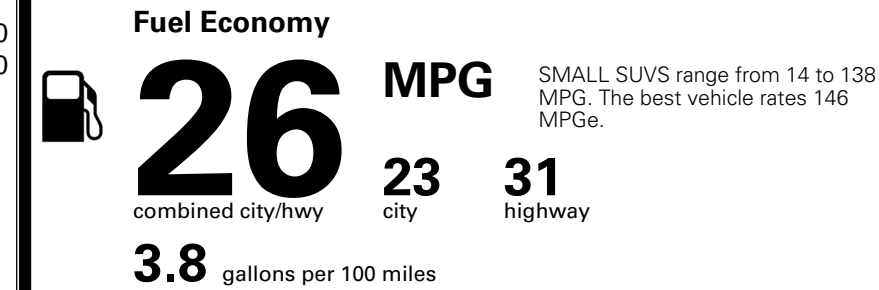

\$ 32,670.00

INLAND FREIGHT AND HANDLING

\$ 1,495.00

TOTAL MANUFACTURER'S SUGGESTED RETAIL PRICE ▶

\$ 34,165.00

*Additional terms and conditions apply.
 **Kia Connect may be currently unavailable for some Model Year 2022 and newer vehicles sold or purchased in Massachusetts; please see owners.kia.com for more information.
 NOTE: When you purchase this vehicle, Kia America, Inc. collects personal information you provide to the dealership. For information on our collection and use of personal information and your rights, please see our Privacy Policy on www.kia.com.

TOTAL ADDITIONAL WEIGHT: 7.4

EPA DOT Fuel Economy and Environment

Gasoline Vehicle

You spend \$1,000 more in fuel costs over 5 years compared to the average new vehicle.

Annual fuel cost \$1,900

Actual results will vary for many reasons, including driving conditions and how you drive and maintain your vehicle. The average new vehicle gets 29 MPG and costs \$8,500 to fuel over 5 years. Cost estimates are based on 15,000 miles per year at \$ 3.30 per gallon. MPGe is miles per gasoline gallon equivalent. Vehicle emissions are a significant cause of climate change and smog.