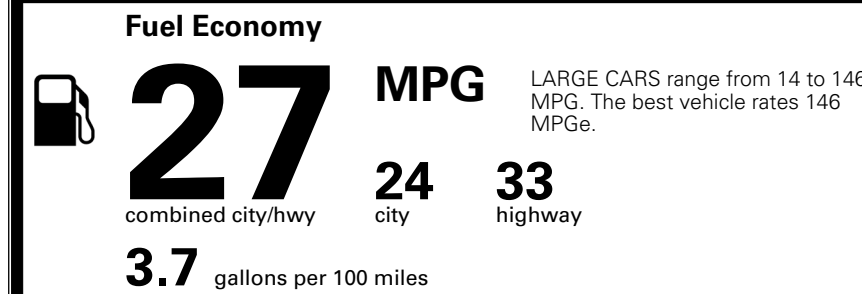

EPA DOT Fuel Economy and Environment

Gasoline Vehicle

You spend $750 more in fuel costs over 5 years
compared to the average new vehicle.

Annual fuel cost $1,850