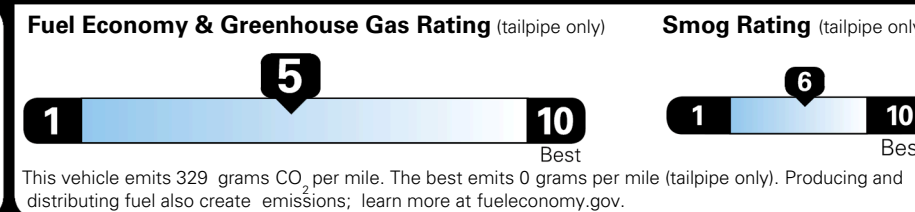

EPA DOT Fuel Economy and Environment

Gasoline Vehicle

You spend \$750 more in fuel costs over 5 years
 compared to the average new vehicle.

Annual fuel cost \$1,850

Actual results will vary for many reasons, including driving conditions and how you drive and maintain your vehicle. The average new vehicle gets 29 MPG and costs \$8,500 to fuel over 5 years. Cost estimates are based on 15,000 miles per year at \$ 3.30 per gallon. MPGe is miles per gasoline gallon equivalent. Vehicle emissions are a significant cause of climate change and smog.