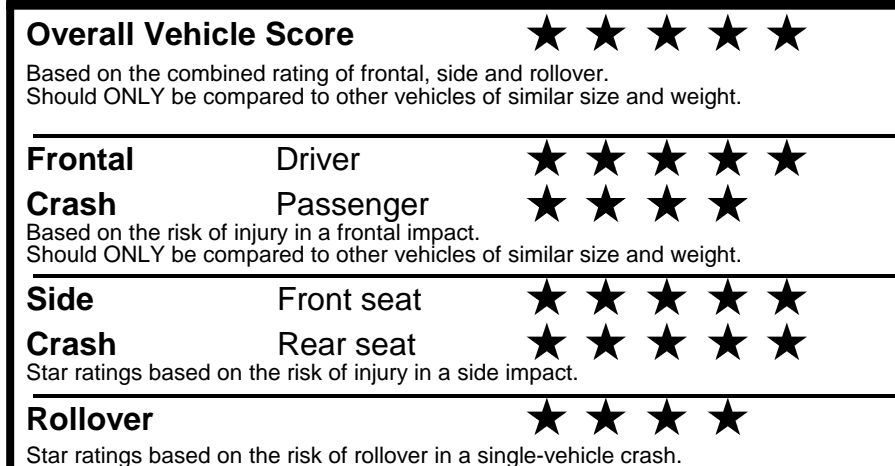

fueleconomy.gov
 Calculate personalized estimates and compare vehicles

Smartphone QR Code

GOVERNMENT 5-STAR SAFETY RATINGS

PARTS CONTENT INFORMATION

FOR VEHICLES IN THIS CAR LINE U.S./CANADIAN PARTS CONTENT: 0 %