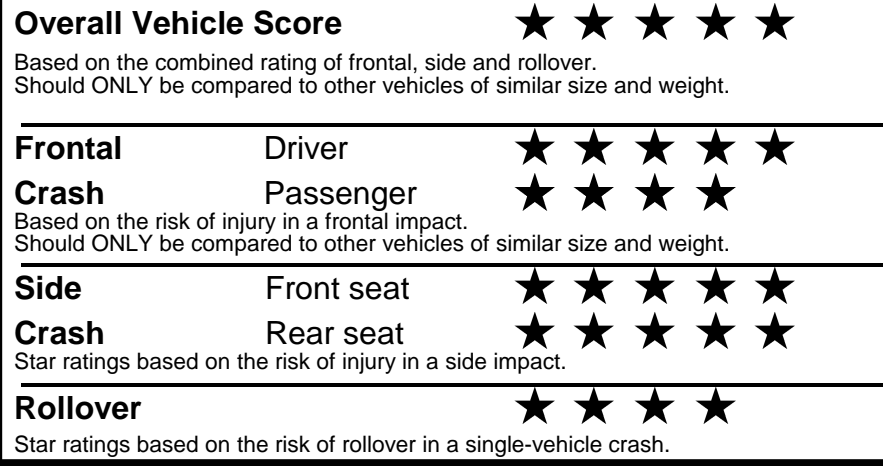

## GOVERNMENT 5-STAR SAFETY RATINGS

Star ratings range from 1 to 5 stars (★★★★★) with 5 being the highest.  
 Source: National Highway Traffic Safety Administration (NHTSA).  
[www.safercar.gov](http://www.safercar.gov) or 1-888-327-4236