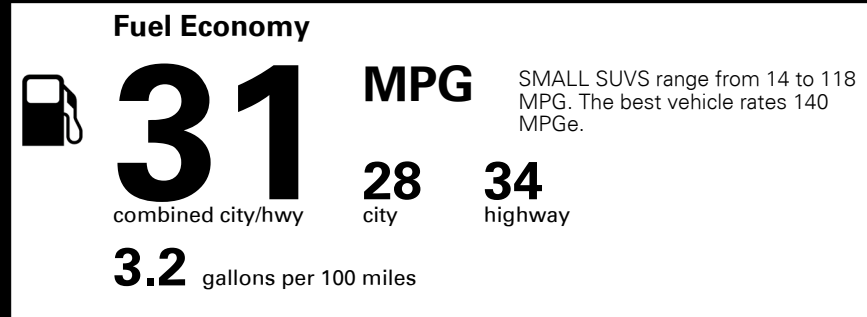

MANUFACTURER'S SUGGESTED RETAIL PRICE ▶

COMPARE EX FWD FEATURES
Added to/in place of standard S FWD features

- Machine Finished Alloy Wheels
- SynTex Seating Material
- Heated Front Seats
- Power Driver's Seat w/ Power Lumbar
- Driver's Auto Up/Down Window
- Illuminated Sunvisor Mirrors
- Wireless Phone Charger

ADDITIONAL INSTALLED EQUIPMENT:
(In addition to or in place of standard features)
Carpeted Floor Mats $175.00
Cargo Tray, Reversible $140.00

$ 25,890.00

MSRP INCLUDING OPTIONS

$ 26,205.00

INLAND FREIGHT AND HANDLING

$ 1,375.00

TOTAL MANUFACTURER'S SUGGESTED RETAIL PRICE ▶

$ 27,580.00

*Additional terms and conditions apply.
**Kia Connect may be currently unavailable for Model Year 2022 and newer vehicles sold or purchased in Massachusetts; please see owners.kia.com for updates on availability.
NOTE: When you purchase this vehicle, Kia America, Inc. collects personal information you provide to the dealership. For information on our collection and use of personal information and your rights, please see our Privacy Policy on www.kia.com.

TOTAL ADDITIONAL WEIGHT: 9.4

EPA DOT Fuel Economy and Environment

Gasoline Vehicle

You save $1,000
in fuel costs over 5 years compared to the average new vehicle.

Annual fuel cost $1,750