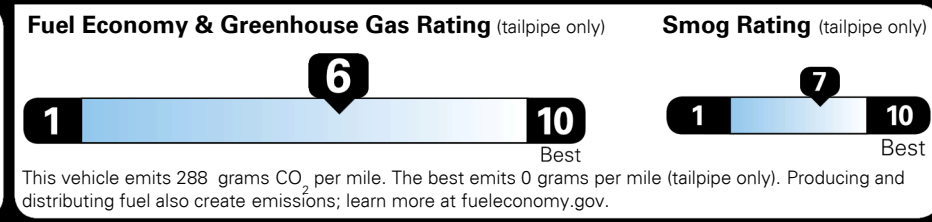

## EPA DOT Fuel Economy and Environment

Gasoline Vehicle

**You save \$1,000**  
 in fuel costs over 5 years compared to the average new vehicle.

**Annual fuel cost \$1,750**

Actual results will vary for many reasons, including driving conditions and how you drive and maintain your vehicle. The average new vehicle gets 28 MPG and costs \$9,750 to fuel over 5 years. Cost estimates are based on 15,000 miles per year at \$ 3.60 per gallon. MPGe is miles per gasoline gallon equivalent. Vehicle emissions are a significant cause of climate change and smog.